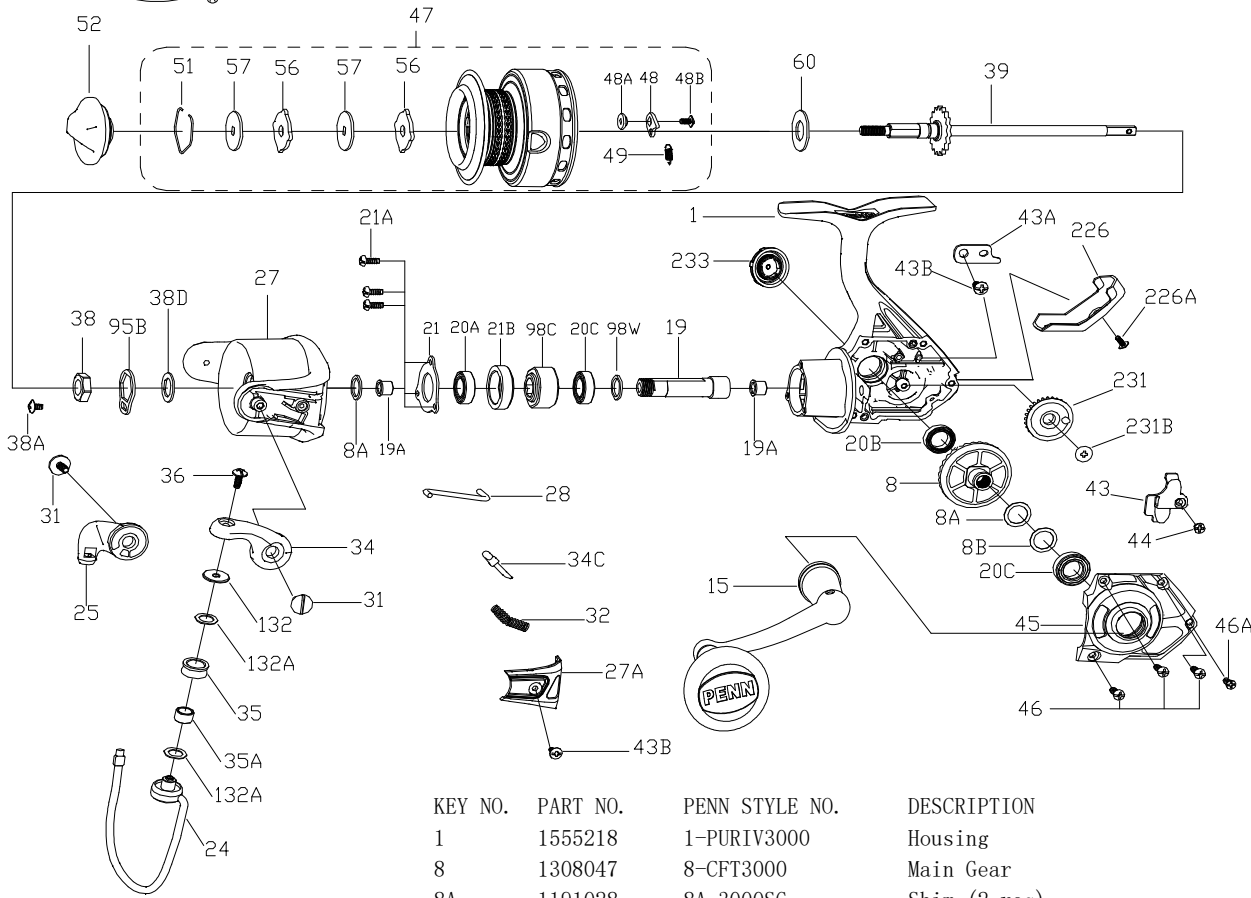

PARTS LIST FOR MODEL AS PURIV3000

KEY NO.	PART NO.	PENN STYLE NO.	DESCRIPTION
1	1555218	1-PURIV3000	Housing
8	1308047	8-CFT3000	Main Gear
8A	1191028	8A-3000SG	Shim (2 req)
8B	1485199	8B-PURIII3000	Shim B
15	1555219	15-PURIV3000	Handle Assembly
19	1485212	19-PURIII3000	Pinion Gear
19A	1191252	19A-3000SG	Bushing (2 req)
20A	1308051	20A-CFT3000	Ball Bearing
20B	1211610	20D-5000BTL	Ball Bearing
20C	1308050	20-CFT3000	Ball Bearing (2 req)
21	1308052	21-CFT3000	Bearing Retainer
21A	1485211	21A-PURIII3000	Bearing Retainer Screw (3 req)
21B	1192648	21B-3000SG	Collar
24	1555220	24-PURIV3000	Bail Wire